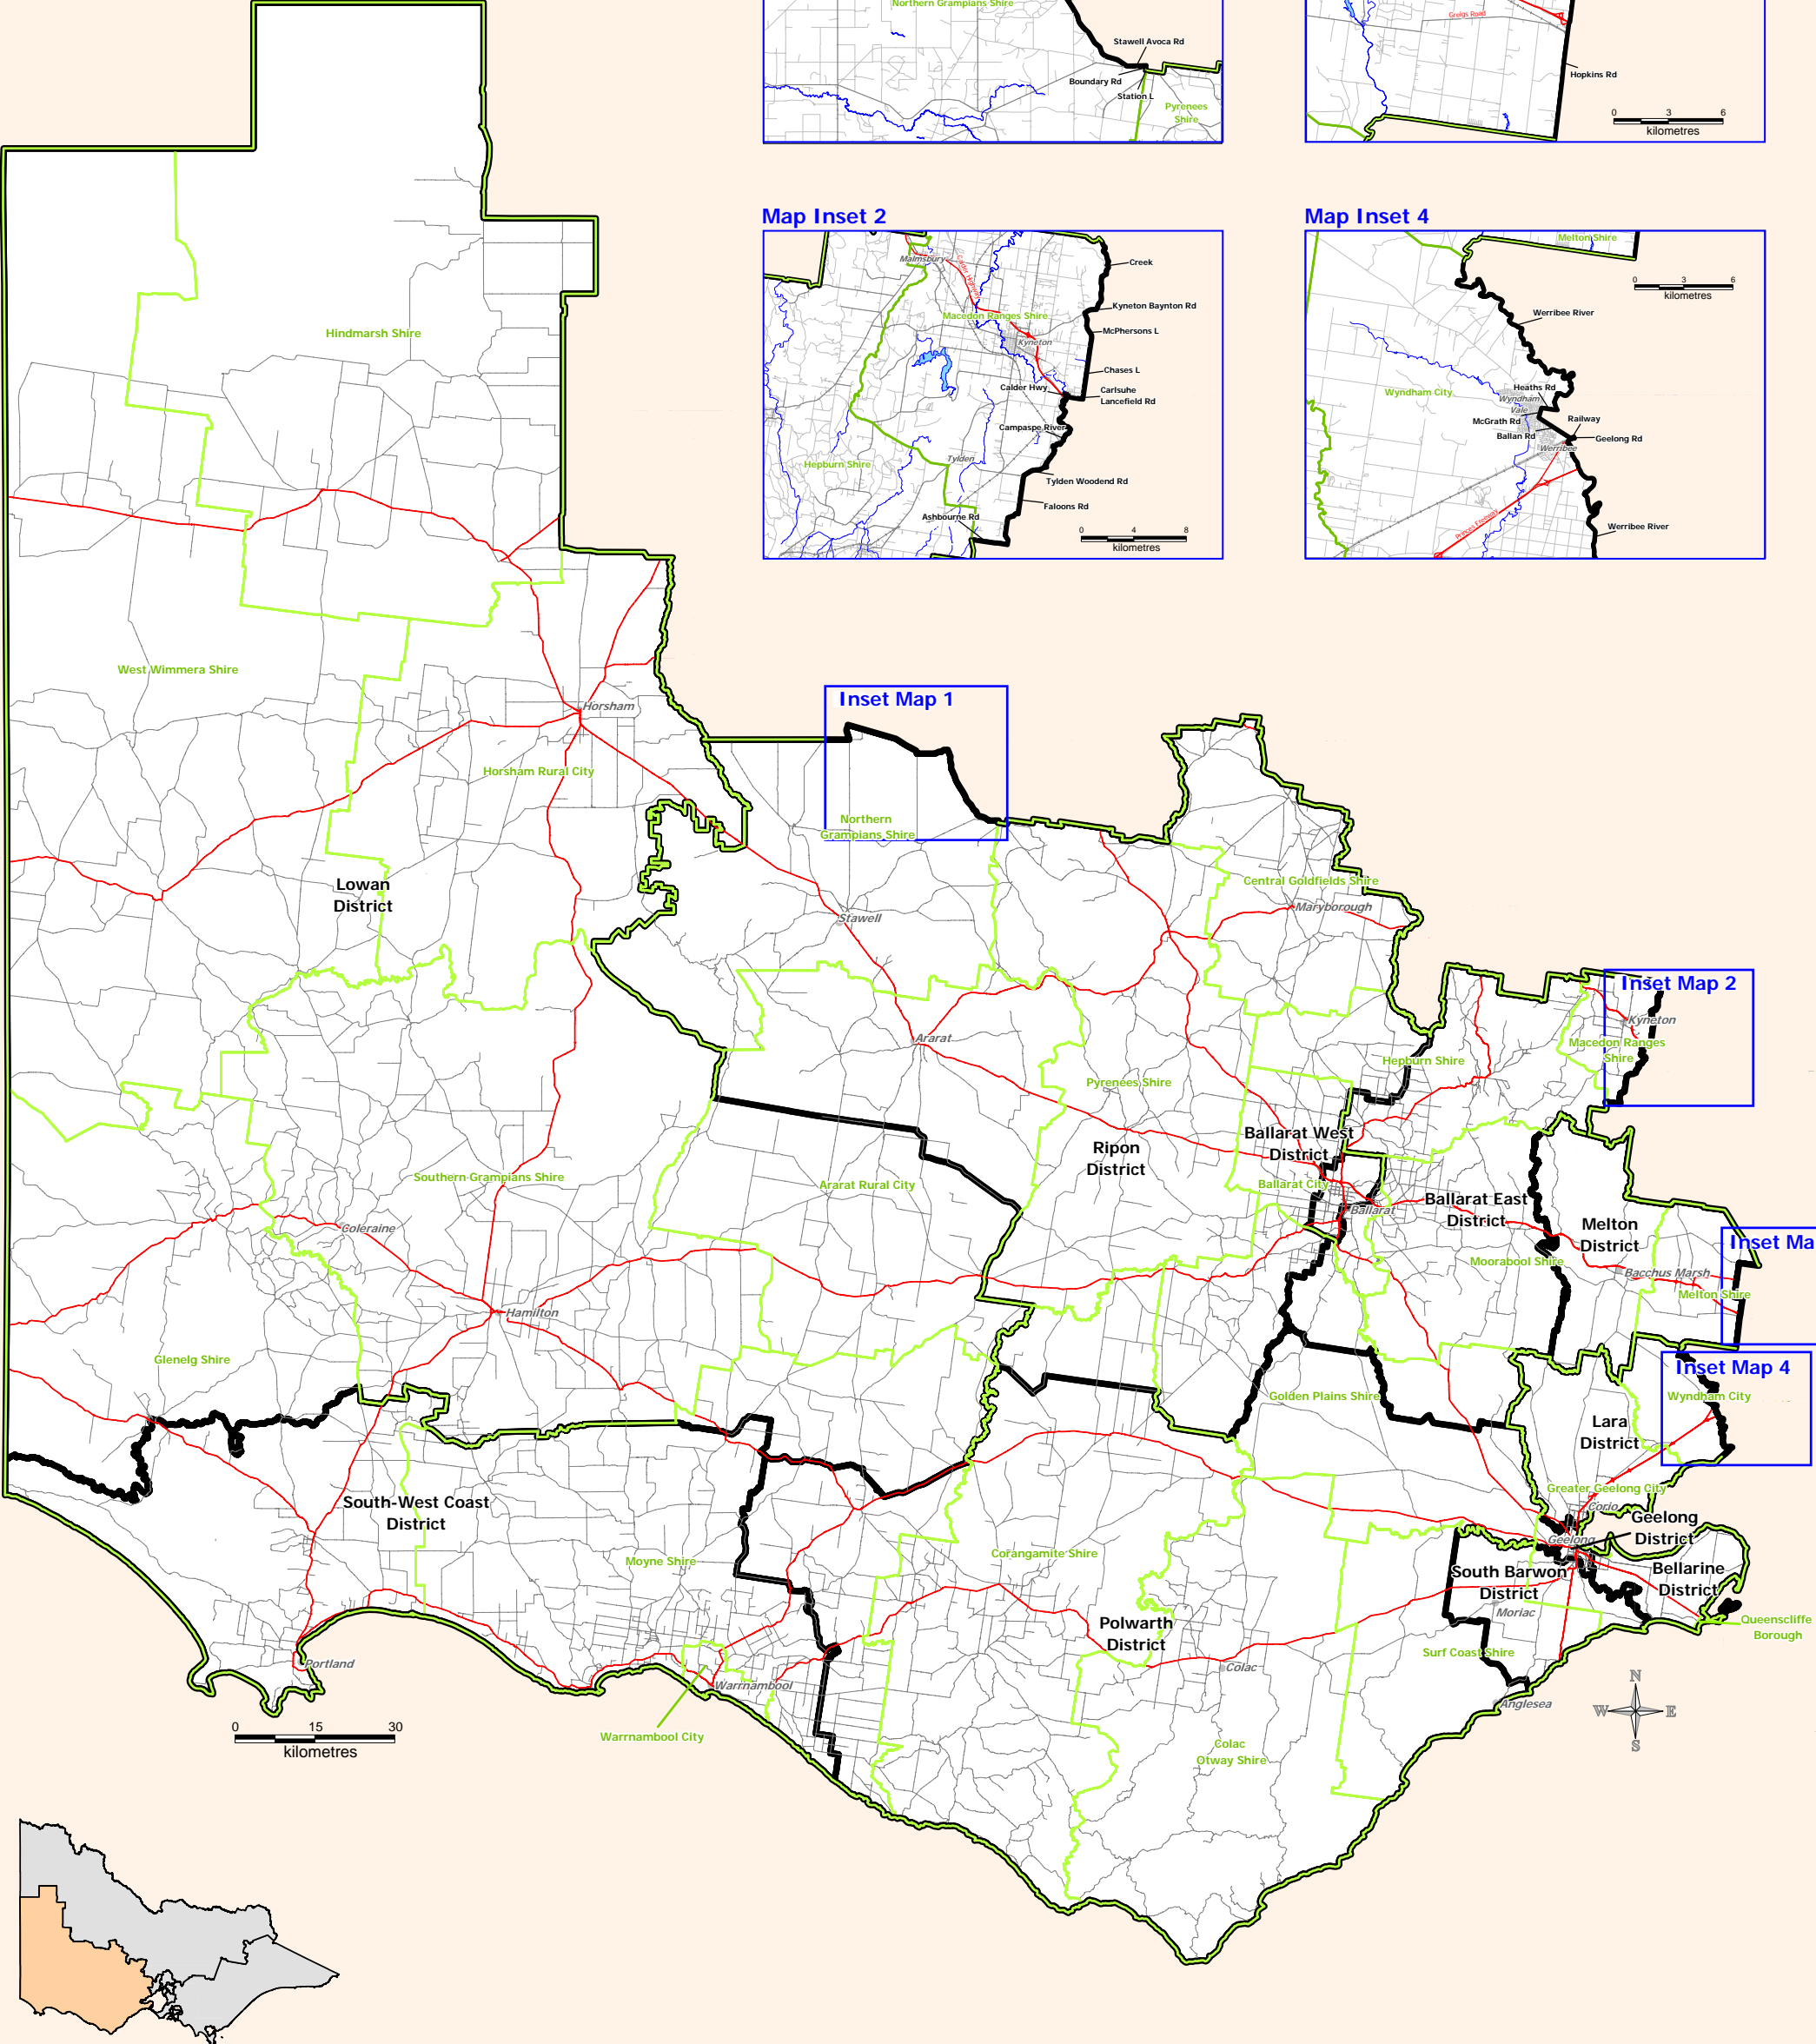

Map Inset 1

Map Inset 3

Map Inset 2

Map Inset 4

Inset Map 1

Inset Map 2

Inset Map 3

Inset Map 4

Electoral Districts within Region

District
Ballarat East
Ballarat West
Bellarine
Geelong
Lara
Lowan
Melton
Polwarth
Ripon
South Barwon
South-West Coast

Legend

- Electoral District Boundary
- Municipal Boundary
- District and Municipal Boundary
- Freeways & Major Roads
- Main Roads